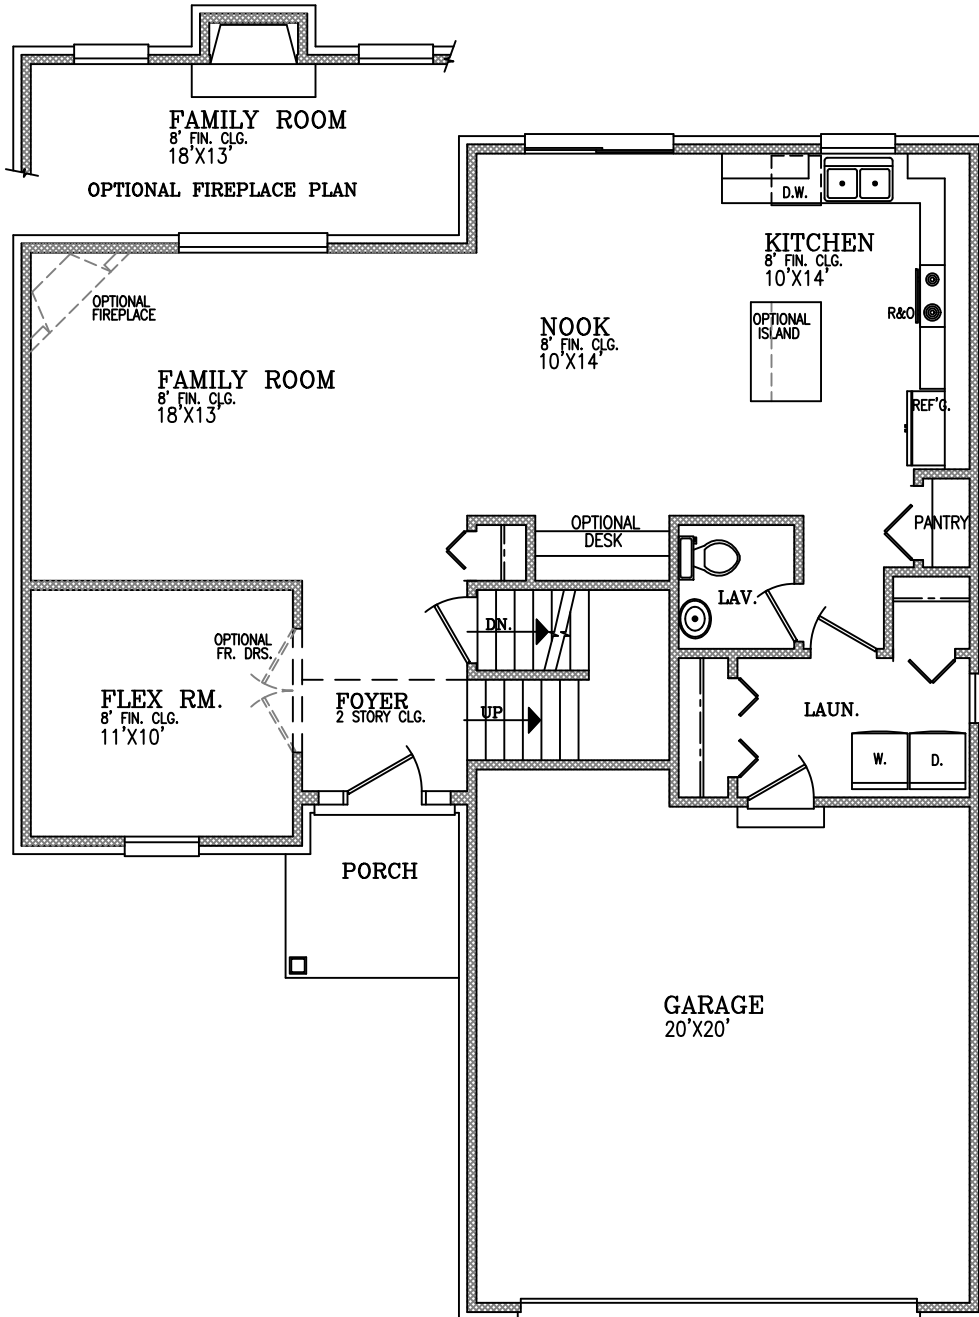

The Wakefield

4 Bedroom Colonial – 1,925 Sq. Ft.

First Floor

Second Floor